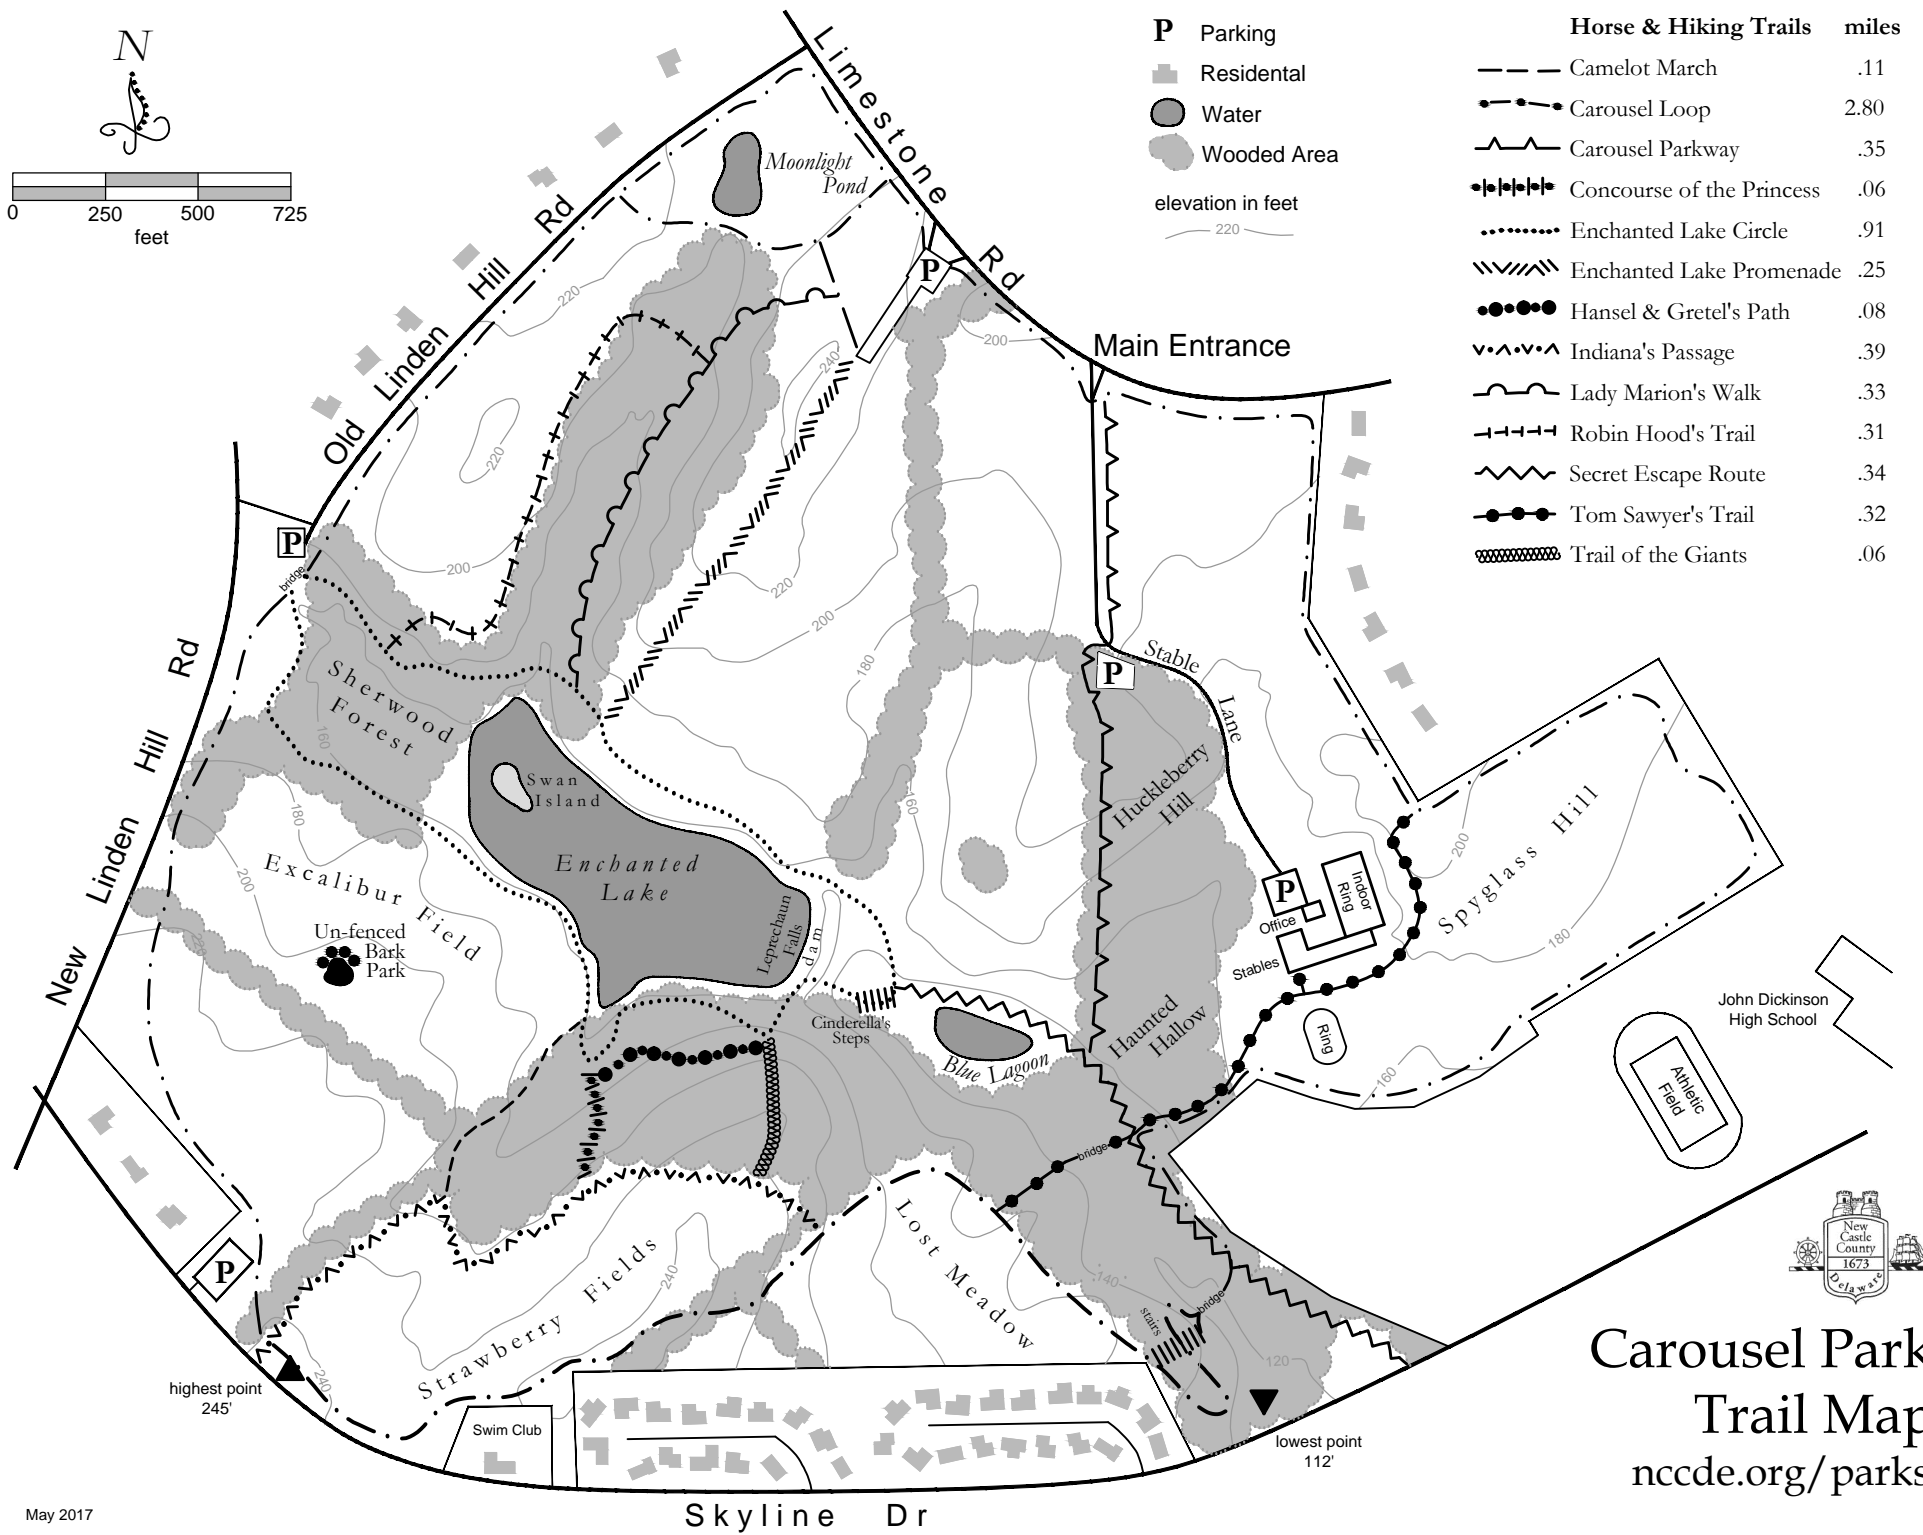

Horse & Hiking Trails		miles
	Camelot March	.11
	Carousel Loop	2.80
	Carousel Parkway	.35
	Concourse of the Princess	.06
	Enchanted Lake Circle	.91
	Enchanted Lake Promenade	.25
	Hansel & Gretel's Path	.08
	Indiana's Passage	.39
	Lady Marion's Walk	.33
	Robin Hood's Trail	.31
	Secret Escape Route	.34
	Tom Sawyer's Trail	.32
	Trail of the Giants	.06

Carousel Park
 Trail Map
ncde.org/parks